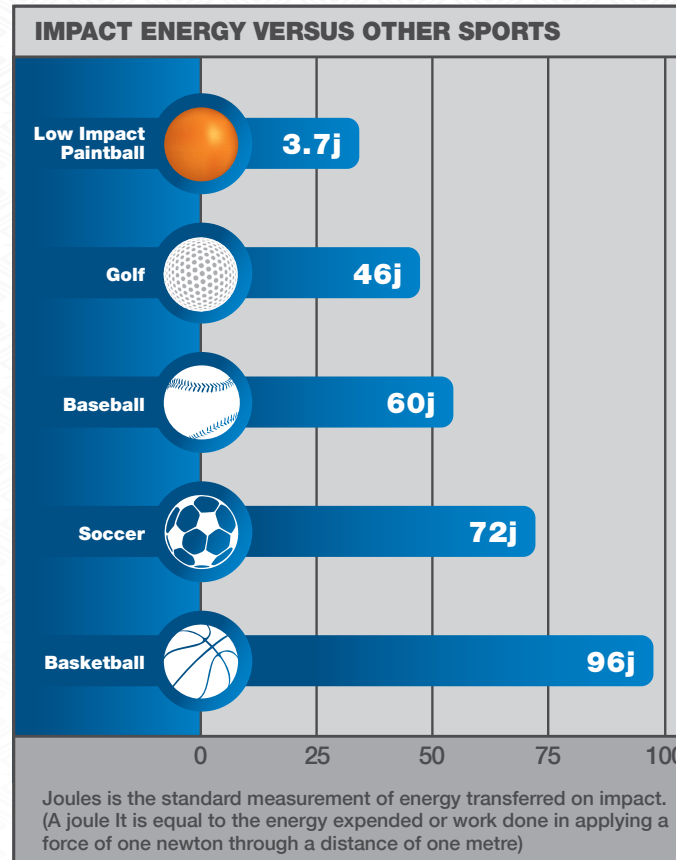

IMPACT

“Does it hurt when you get hit?” Indisputably this is the first question asked by people that have never played paintball. Spyder Field Series allows players a level of paintball that provides a better low impact playing experience that appeals to a broader range of consumers without sacrificing the experience.

BENIFITS OF LOW IMPACT PAINTBALL

- Light weight equipment and easy to use.
- Less down time and more efficient.
- Loader holds more paint than .68 caliber.
- 68% less impact force than traditional paintball.
- Paintballs are engineered to break better to reduce impact sting.

PAINTBALLS

Low Impact

.50 caliber paintball shells provide balance between air supplied markers for both reliable shots and marking.

.50 Caliber

Traditional

.68 caliber paintball formulated for high rates of fire, increase velocity and consistent breakage on impact.

Empire .50 Caliber Field Marballizer and Formula 13 are specially formulated to work with the low impact paintball with features that include:

- Water soluble formulation that is non staining and easy to clean.
- Consistent roundness for accuracy and better playing experience.
- Empire Advantage shell engineering for consistent breaks and reduced bounces.